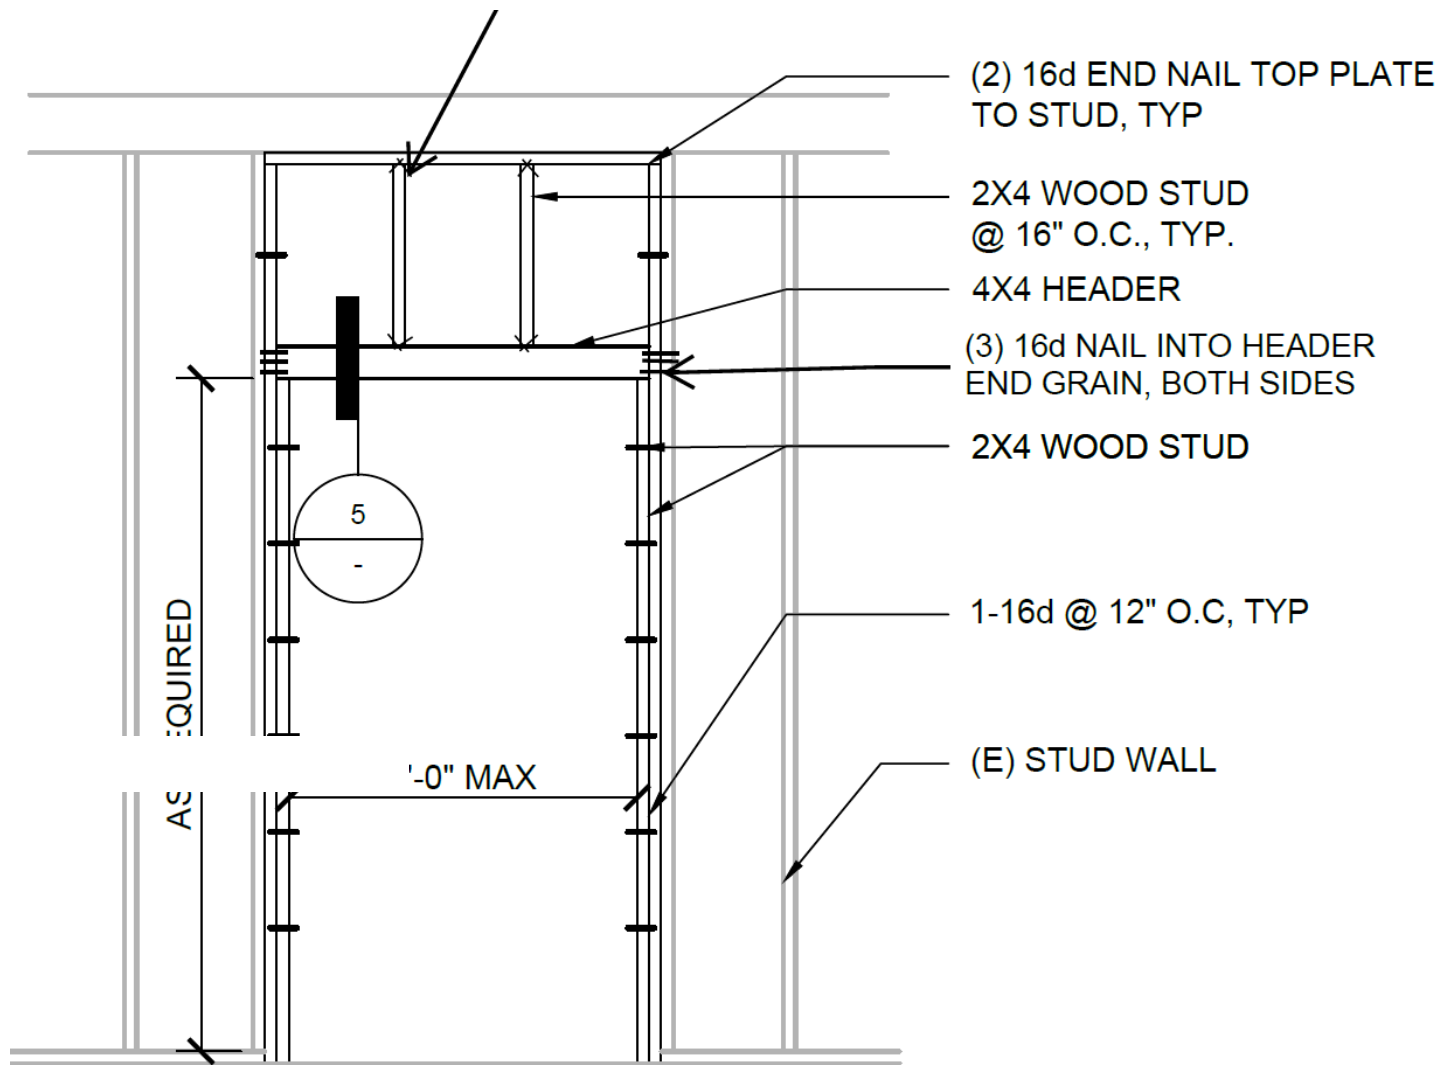

Hollister Dutch Doors
12/12/2023
01

Outside View

Finished Opening 82-1/2" x 36-1/2"

Classroom # 1

Inside View

Finished Opening 82-1/2" x 36-1/2"

Hollister Dutch Doors
12/12/2023
02

Outside View

Finished Opening 82-1/2" x 36-1/2"

Classroom # 2

Inside View

Finished opening 82-1/2 " x 36-1/2"

Hollister Dutch Doors

12/12/2023

03

Typical Door Framing Detail