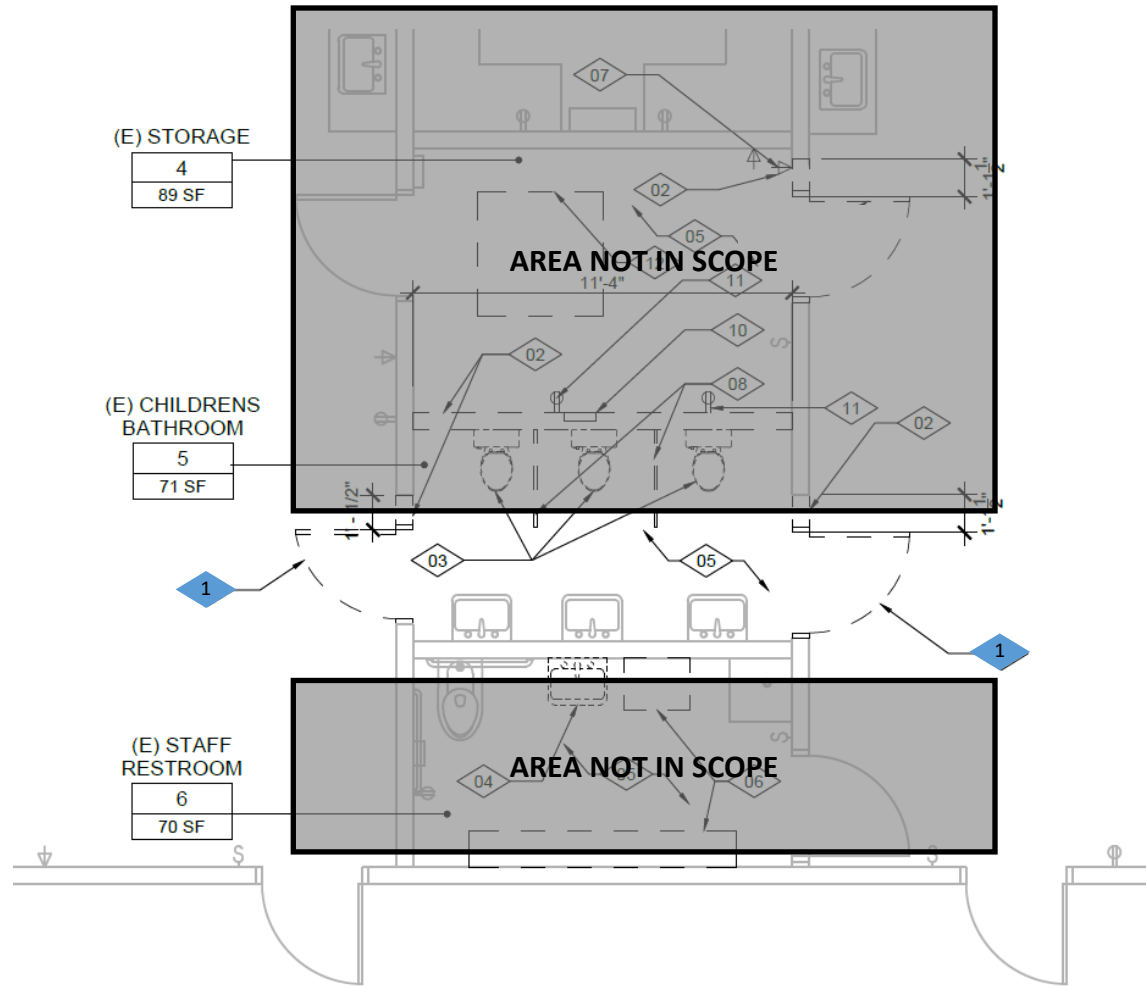

Santa Clara County Office of Education

Hollister Early Learning Center

1011 Line Street, Hollister, CA 95023

Scope of Work:

Purchase and install **2 dutch doors**. Doorway is framed ready for installation.

Hollister Dutch Doors
12/12/2023
01

Outside View

Finished Opening 82-1/2" x 36-1/2"

Classroom # 1

Inside View

Finished Opening 82-1/2" x 36-1/2"

Hollister Dutch Doors
12/12/2023
02

Outside View

Finished Opening 82-1/2" x 36-1/2"

Classroom # 2

Inside View

Finished opening 82-1/2 " x 36-1/2"

Hollister Dutch Doors

12/12/2023

03

Typical Door Framing Detail